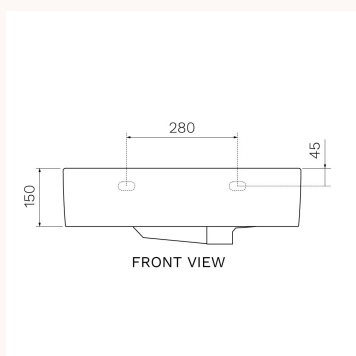

Quasar 600mm Wall Mounted Basin with Left Shelf (Right Bowl)

SMQU600L/S, SMQU601L/S

The Quasar Basin Collection combines smooth, thin wide planes with soft rounded corners. Quasar is also a delight to use with a generously proportioned bowl made possible by the narrow tap landing. Designed by PARISI in conjunction with Simas, Quasar offers timelessness yet with clear presence.

Product type	Basins
Brand	Simas
Collection	Quasar
Range	Design
WxDxH	600mm x 450mm x 150mm
Colour / Finish	 Gloss White
Material	Ceramic
Tap Hole Options	No Tap Hole 1 Tap Hole
Capacity	12 Litres
Overflow	Integrated Overflow
Waste Outlet	32mm 40mm Universal Plug & Waste (TA3240 or TA4032) or 32mm 40mm Constant Flow Waste (TA3253) to be ordered separately.