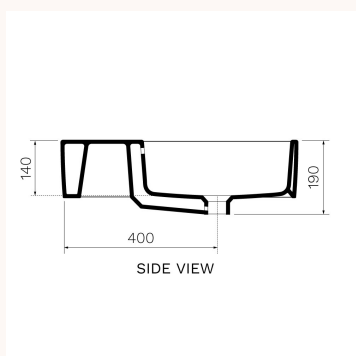

Quasar 600mm Wall Mounted Basin with Left Shelf (Right Bowl)

SMQU600L/S, SMQU601L/S

The Quasar Basin Collection combines smooth, thin wide planes with soft rounded corners. Quasar is also a delight to use with a generously proportioned bowl made possible by the narrow tap landing. Designed by PARISI in conjunction with Simas, Quasar offers timelessness yet with clear presence.

Product type	Basins
Brand	Simas
Collection	Quasar
Range	Design
WxDxH	600mm x 450mm x 150mm
Colour / Finish	 Gloss White
Material	Ceramic
Tap Hole Options	No Tap Hole 1 Tap Hole
Capacity	12 Litres
Overflow	Integrated Overflow
Waste Outlet	32mm 40mm Universal Plug & Waste (TA3240 or TA4032) or 32mm 40mm Constant Flow Waste (TA3253) to be ordered separately.