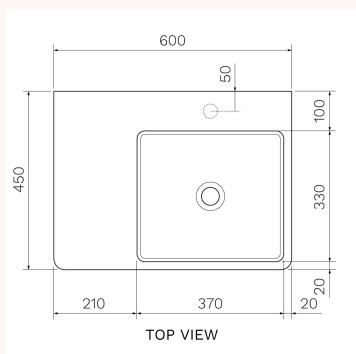

Quasar 600mm Wall Mounted Basin with Left Shelf (Right Bowl)

SMQU600L/S, SMQU601L/S

The Quasar Basin Collection combines smooth, thin wide planes with soft rounded corners. Quasar is also a delight to use with a generously proportioned bowl made possible by the narrow tap landing. Designed by PARISI in conjunction with Simas, Quasar offers timelessness yet with clear presence.

Product type	Basins
Brand	Simas
Collection	Quasar
Range	Design
WxDxH	600mm x 450mm x 150mm
Colour / Finish	 Gloss White
Material	Ceramic
Tap Hole Options	No Tap Hole 1 Tap Hole
Capacity	12 Litres
Overflow	Integrated Overflow
Waste Outlet	32mm 40mm Universal Plug & Waste (TA3240 or TA4032) or 32mm 40mm Constant Flow Waste (TA3253) to be ordered separately.