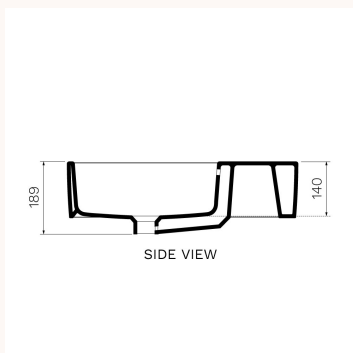

Quasar 600mm Wall Mounted Basin with Right Hand Shelf (Left Bowl)

SMQU600R/S, SMQU601R/S

The Quasar Basin Collection combines smooth, thin wide planes with soft rounded corners. Quasar is also a delight to use with a generously proportioned bowl made possible by the narrow tap landing. Designed by PARISI in conjunction with Simas, Quasar offers timelessness yet with clear presence.

Product type	Basins
Brand	Simas
Collection	Quasar
Range	Design
WxDxH	600mm x 450mm x 147mm
Colour / Finish	 Gloss White
Material	Ceramic
Tap Hole Options	No Tap Hole 1 Tap Hole
Capacity	12 Litres
Overflow	Integrated Overflow
Waste Outlet	32mm 40mm Universal Plug & Waste (TA3240 or TA4032) or 32mm 40mm Constant Flow Waste (TA3253) to be ordered separately.