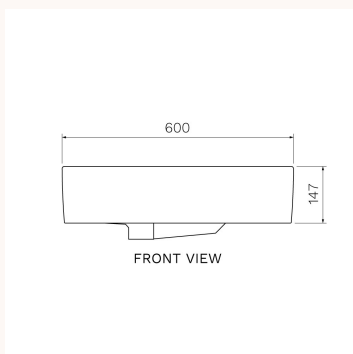

Quasar 600mm Wall Mounted Basin with Right Hand Shelf (Left Bowl)

SMQU600R/S, SMQU601R/S

The Quasar Basin Collection combines smooth, thin wide planes with soft rounded corners. Quasar is also a delight to use with a generously proportioned bowl made possible by the narrow tap landing. Designed by PARISI in conjunction with Simas, Quasar offers timelessness yet with clear presence.

Product type	Basins
Brand	Simas
Collection	Quasar
Range	Design
WxDxH	600mm x 450mm x 147mm
Colour / Finish	 Gloss White
Material	Ceramic
Tap Hole Options	No Tap Hole 1 Tap Hole
Capacity	12 Litres
Overflow	Integrated Overflow
Waste Outlet	32mm 40mm Universal Plug & Waste (TA3240 or TA4032) or 32mm 40mm Constant Flow Waste (TA3253) to be ordered separately.