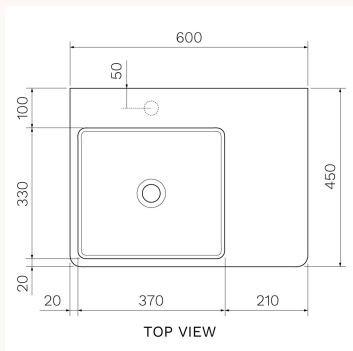

Quasar 600mm Wall Mounted Basin with Right Hand Shelf (Left Bowl)

SMQU600R/S, SMQU601R/S

The Quasar Basin Collection combines smooth, thin wide planes with soft rounded corners. Quasar is also a delight to use with a generously proportioned bowl made possible by the narrow tap landing. Designed by PARISI in conjunction with Simas, Quasar offers timelessness yet with clear presence.

Product type	Basins
Brand	Simas
Collection	Quasar
Range	Design
WxDxH	600mm x 450mm x 147mm
Colour / Finish	 Gloss White
Material	Ceramic
Tap Hole Options	No Tap Hole 1 Tap Hole
Capacity	12 Litres
Overflow	Integrated Overflow
Waste Outlet	32mm 40mm Universal Plug & Waste (TA3240 or TA4032) or 32mm 40mm Constant Flow Waste (TA3253) to be ordered separately.